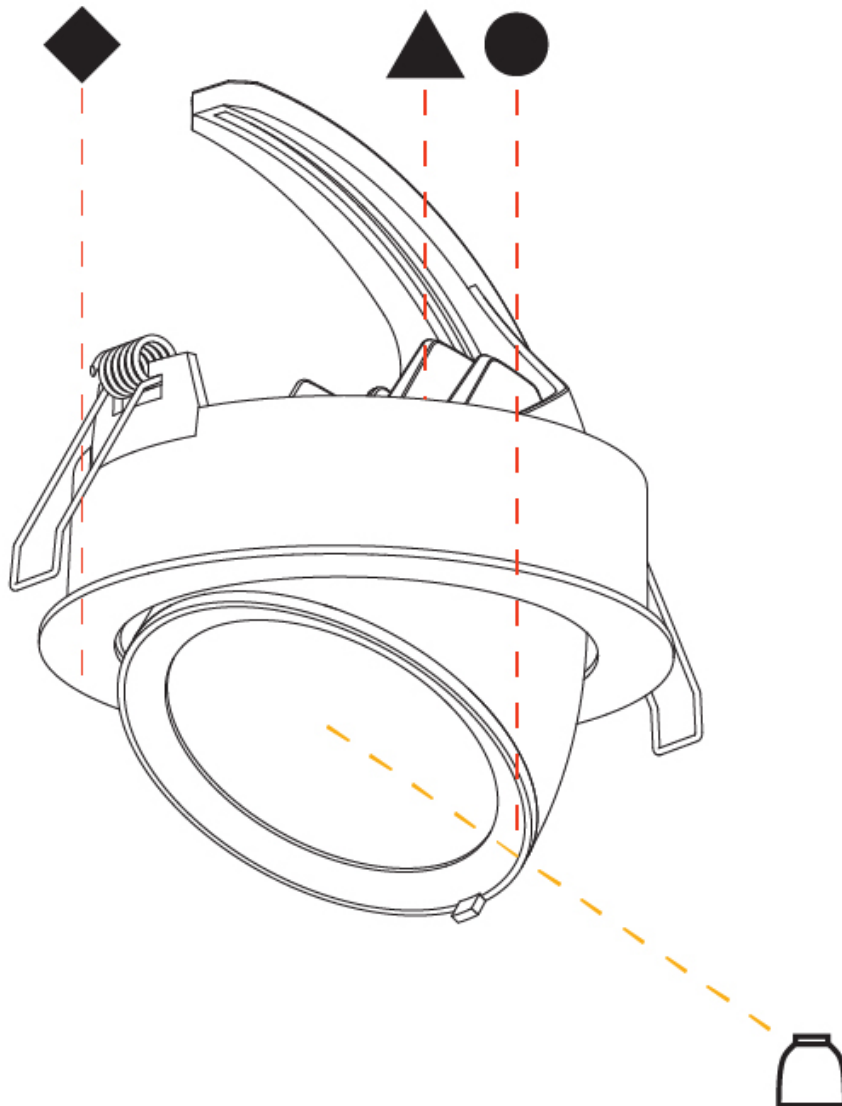

MECHANIQ ROUND EFFICIENCY RECESSED

A35070-

PROJECT	_____
TYPE	_____
SPECIFIER	_____
QUANTITY	_____
DATE	_____

A